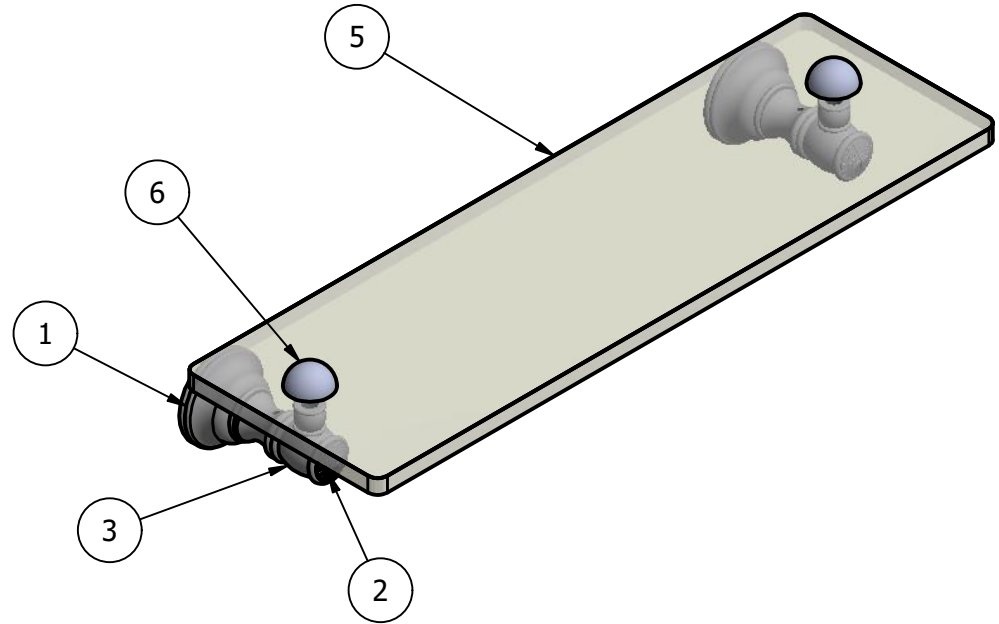

PARTS LIST			
ITEM	QTY	PART NUMBER	DESCRIPTION
1	2	TBBS-2	BACKPLATE
2	2	CRYSTCAP-20	CRYSTAL CAP
3	2	TSPS-2	CAP
4	2	PSRD-58	HUB
5	1	GLRT-16	16" GLASS SHELF
6	2	CAHR-1	CAP

UNLESS OTHERWISE SPECIFIED	
.X	± .3mm
.XX	± .15mm
.XXX	± .008mm

UNIT IS IN MM.

DRAWN	10-30-19	IM
CHECKED	10-30-19	P.D.
APPROVED	11-24-18	R.A.

THIRD ANGLE PROJECTION

MATERIAL: BRASS		FINISH	TBD
DESCRIPTION:		QTY	TBD
Carolina Crystal Collection 16 Inch Glass Shelf		DRAWING NO.	
		CC-1-16	
		SCALE	1.5:1
		SHEET: 1 OF 1	REV 0