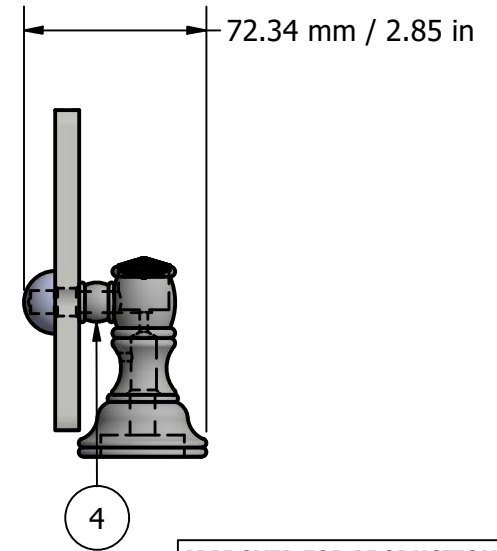

PARTS LIST			
ITEM	QTY	PART NUMBER	DESCRIPTION
1	2	TBBS-2	BACKPLATE
2	2	CRYSTCAP-20	CRYSTAL CAP
3	2	TSPS-2	CAP
4	2	PSRD-58	HUB
5	1	GLRT-16	16" GLASS SHELF
6	2	CAHR-1	CAP

UNLESS OTHERWISE SPECIFIED	
.X	± .3mm
.XX	± .15mm
.XXX	± .008mm

UNIT IS IN MM.

DRAWN	10-30-19	IM
CHECKED	10-30-19	P.D.
APPROVED	11-24-18	R.A.

THIRD ANGLE PROJECTION

MATERIAL: BRASS		FINISH	TBD
DESCRIPTION:		QTY	TBD
Carolina Crystal Collection 16 Inch Glass Shelf		DRAWING NO.	
		CC-1-16	
		SCALE	1.5:1
		SHEET: 1 OF 1	REV 0