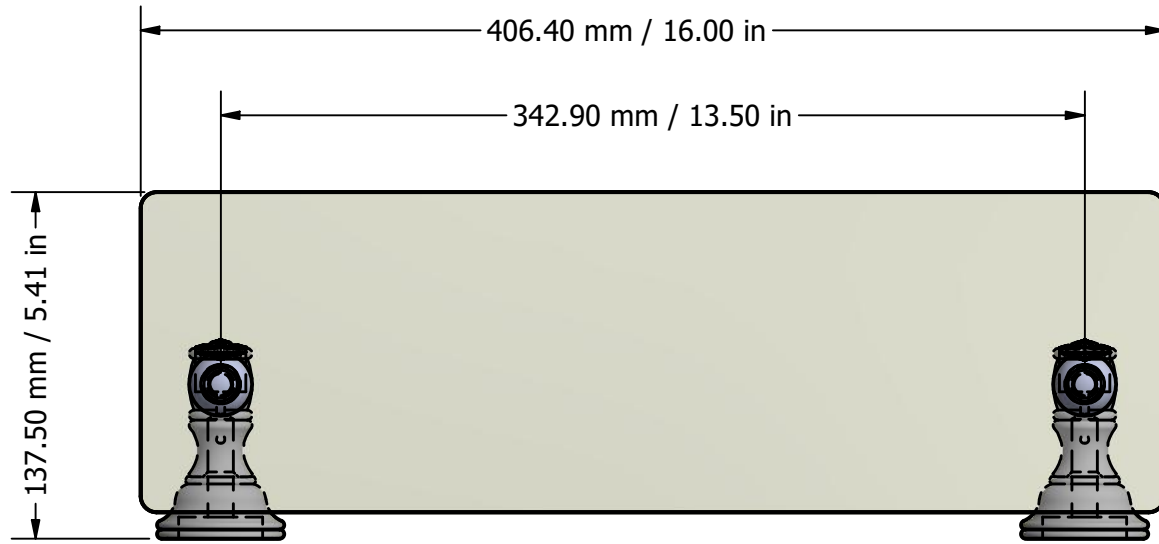

PARTS LIST			
ITEM	QTY	PART NUMBER	DESCRIPTION
1	2	TBBS-2	BACKPLATE
2	2	CRYSTCAP-20	CRYSTAL CAP
3	2	TSPS-2	CAP
4	2	PSRD-58	HUB
5	1	GLRT-16	16" GLASS SHELF
6	2	CAHR-1	CAP

UNLESS OTHERWISE SPECIFIED	
.X	± .3mm
.XX	± .15mm
.XXX	± .008mm

UNIT IS IN MM.

DRAWN	10-30-19	IM
CHECKED	10-30-19	P.D.
APPROVED	11-24-18	R.A.

THIRD ANGLE PROJECTION

MATERIAL: BRASS		FINISH	TBD
DESCRIPTION:		QTY	TBD
Carolina Crystal Collection 16 Inch Glass Shelf		DRAWING NO.	
		CC-1-16	
		SCALE	1.5:1
		SHEET: 1 OF 1	REV 0